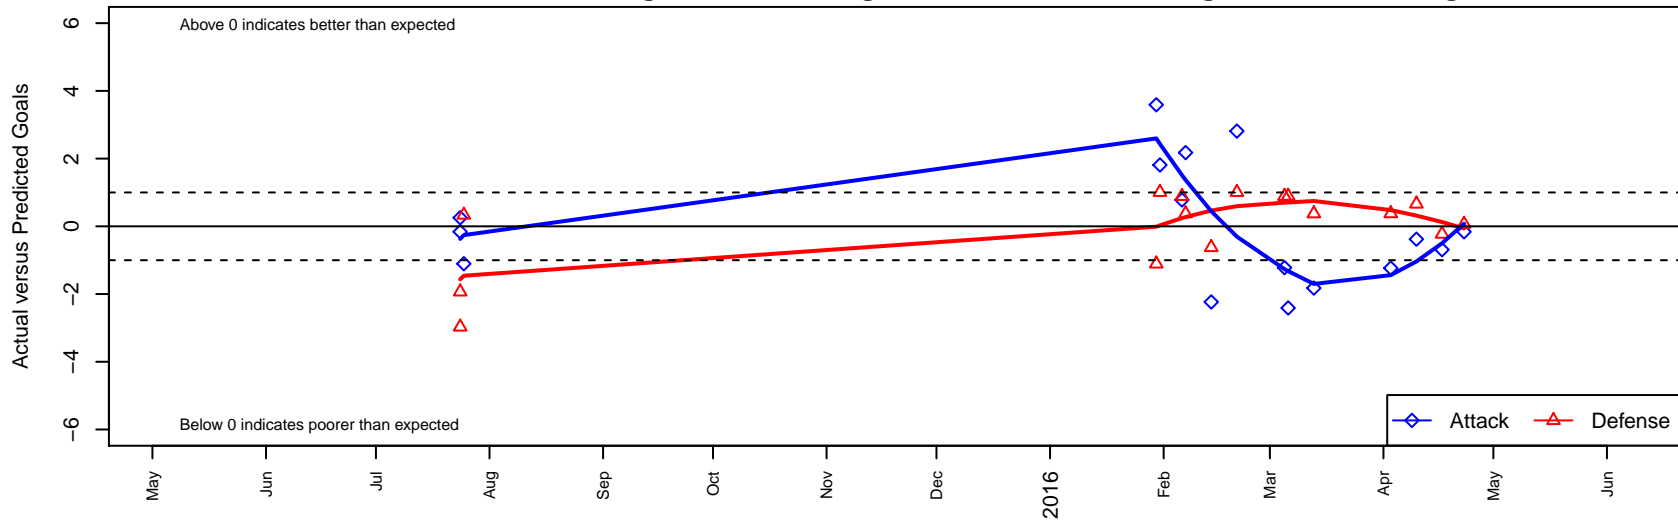

PCU Red B99

Portland City United SC
 Portland, OR
 B99 total strength=1519
 attack=10.33 defense=14.09
 fall league = PTT B99 Premier White

alt names used:
 PORTLAND CITY UNITED SC PCU99 RED (O
 PCU 99B Red
 PCU 99B Red

Venues played:
 2015 Oswego Nike Cup Gold U16
 2015 PTT B99 Premier White
 2015 OYS State Cup B99

PCU Red B99
 Dots are actual minus expected GF (blue circles) and GA (red triangles).
 Blue line is smoothed change in attack strength. Red is smoothed change in defense strength.

**attack and defense variance (black dot)
relative to other teams
and top 10 in region**

**attack and defense rating
relative to others at age
and all opponents in last 13 months**

Performance relative to 13 month average