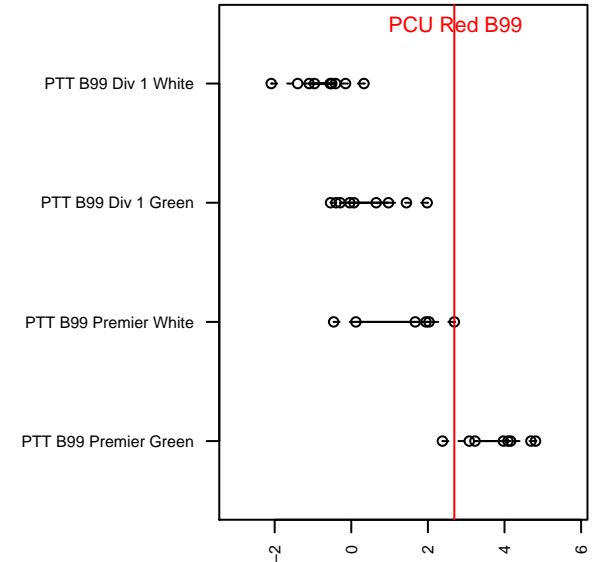

PCU Red B99

Portland City United SC
 Portland, OR
 B99 total strength=1519
 attack=10.33 defense=14.09
 fall league = PTT B99 Premier White

alt names used:
 PORTLAND CITY UNITED SC PCU99 RED (O
 PCU 99B Red
 PCU 99B Red

Venues played:
 2015 Oswego Nike Cup Gold U16
 2015 PTT B99 Premier White
 2015 OYS State Cup B99

PCU Red B99
 Dots are actual minus expected GF (blue circles) and GA (red triangles).
 Blue line is smoothed change in attack strength. Red is smoothed change in defense strength.

**attack and defense variance (black dot)
relative to other teams
and top 10 in region**

**attack and defense rating
relative to others at age
and all opponents in last 13 months**

Performance relative to 13 month average